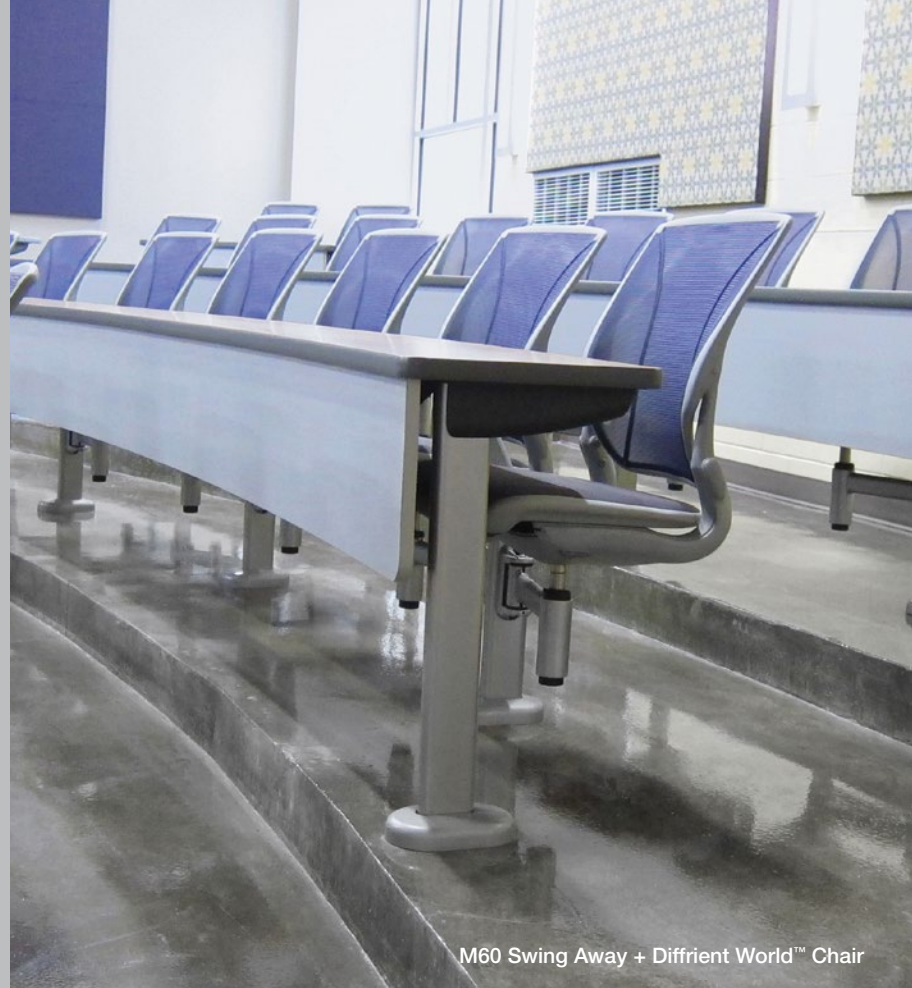

M60 Humanscale® Series

This performance level series incorporates the M60 Swing Away with Humanscale's ergonomic seating. Excellent for today's modern lecture halls, the M60 Humanscale Series provides a greater level of custom style and comfort. Choose from four unique chair styles to differentiate your space.